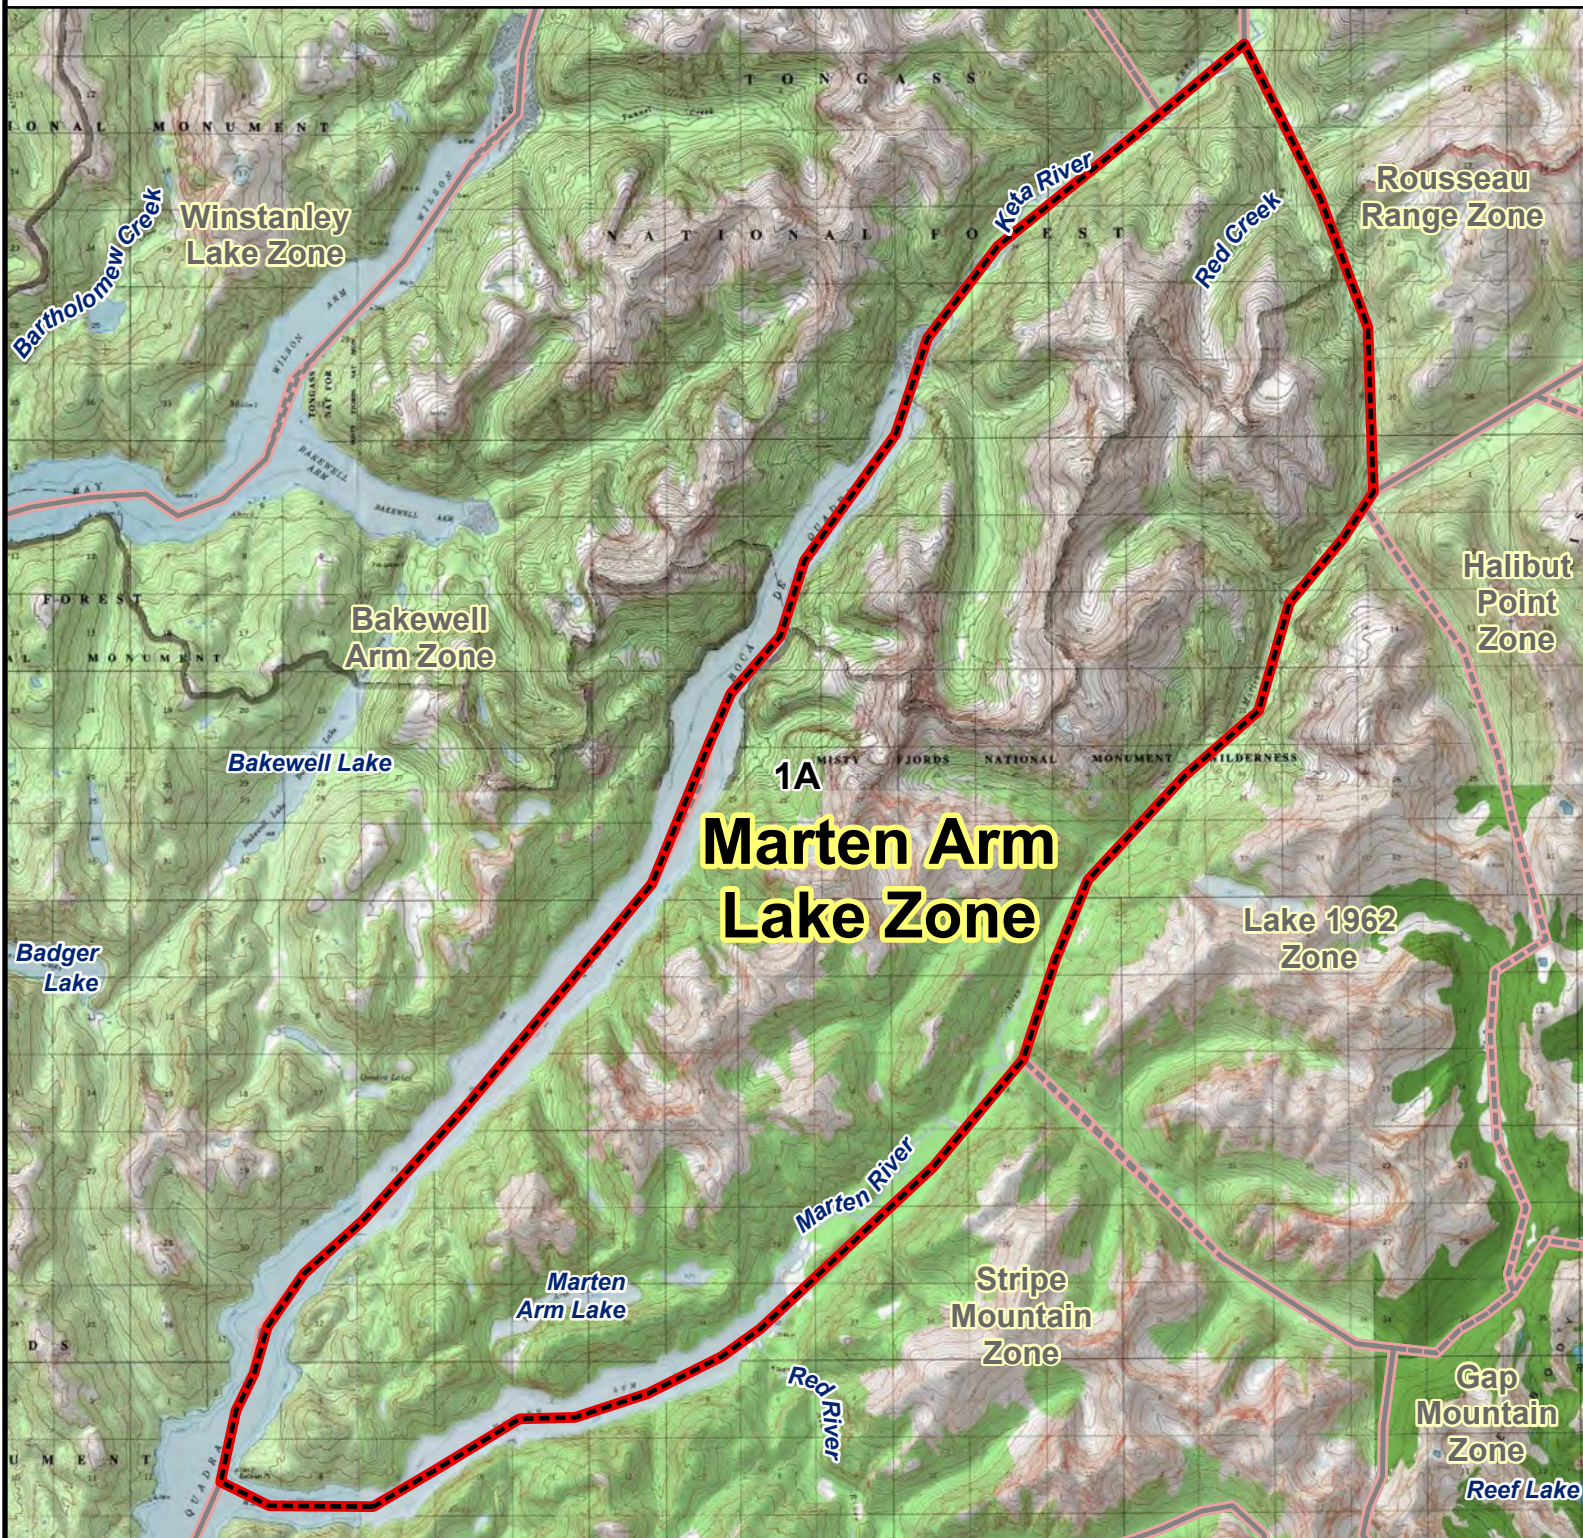

RG002 MOUNTAIN GOAT HUNT

Marten Arm Lake Zone

Marten Arm Lake Zone: Originating where Marten Arm meets Boca De Quadra near Bactrian Point, northeast along Boca De Quadra to the head of the bay and continuing to the mouth of the Keta River, northeast along the Keta River to where Red Creek flows into the Keta River, south along the valley past the headwaters of Red Creek and into the drainage that flows into the Marten River, southwest along the Marten River to where the river flows into Marten Arm, west along Marten Arm to the point of origin.